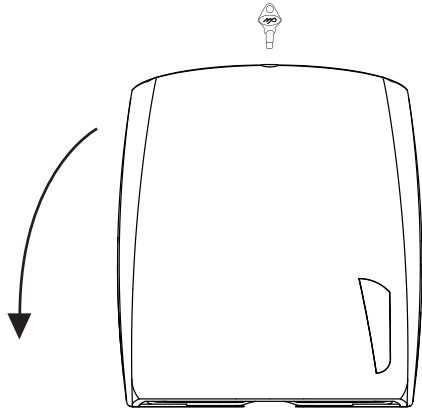

# INSTALLATION INSTRUCTIONS

1. Open the dispenser with the key

2. Fix dispenser to the wall using the screws-kit

3. Place the interfolded paper

4. Close the dispenser.

Recommended  
mounting height  
1200 to 1400 mm