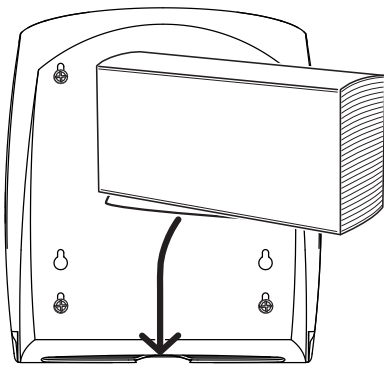

# INSTALLATION INSTRUCTIONS

1. Open the dispenser with the key

2. Fix dispenser to the wall using the screws-kit

3. Place the interfolded paper

4. Close the dispenser.

Recommended  
mounting height  
1200 to 1400 mm