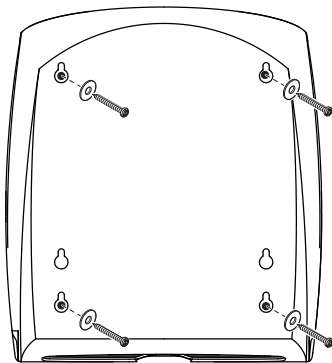

# INSTALLATION INSTRUCTIONS

1. Open the dispenser with the key

2. Fix dispenser to the wall using the screws-kit

3. Place the interfolded paper

4. Close the dispenser.

Recommended  
mounting height  
1200 to 1400 mm